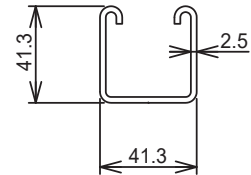

**PRODUCT CODE: MPC2/3**

MPC2/3 - 41 x 41 2.5mm Channel Slotted 3mtr

**DESCRIPTION**

41 x 41 2.5mm Channel Slotted 3mtr Length

**FINISH**

Pre Galvanised

**MATERIAL**

Steel

**PACKAGING**

Supplied Individually

**ADDITIONAL NOTES**

Compliant to BS6946:1988

 Values are nominal and with a general tolerance  $\pm 5\%$  unless otherwise specified