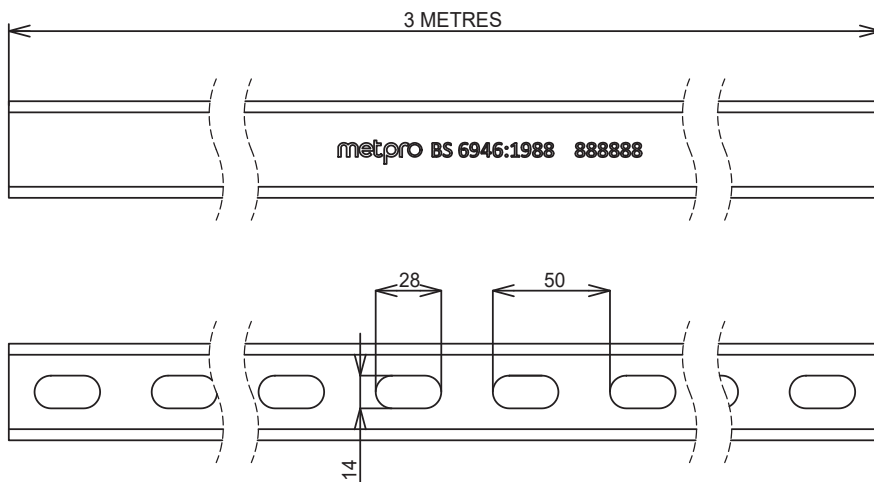

Values are nominal and with a general tolerance $\pm 5\%$ unless otherwise specified